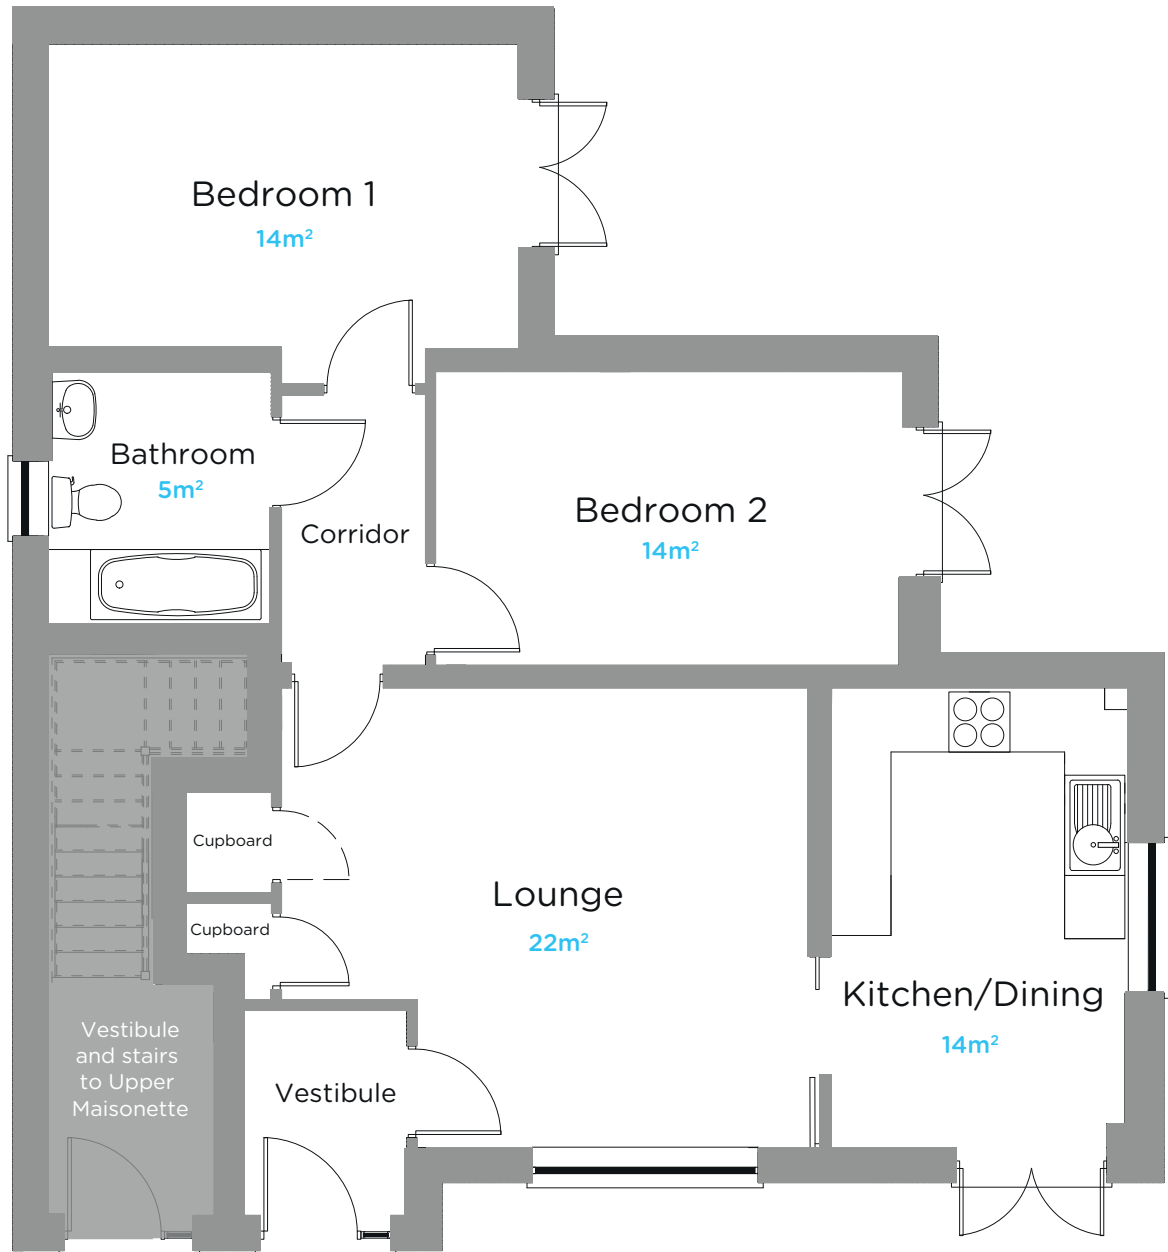

11a Barrett Crescent

2 bedroom
Ground floor maisonette

Ground Floor

ALL DIMENSIONS IN SQUARE METRES.
Approx. internal floor area 80m²